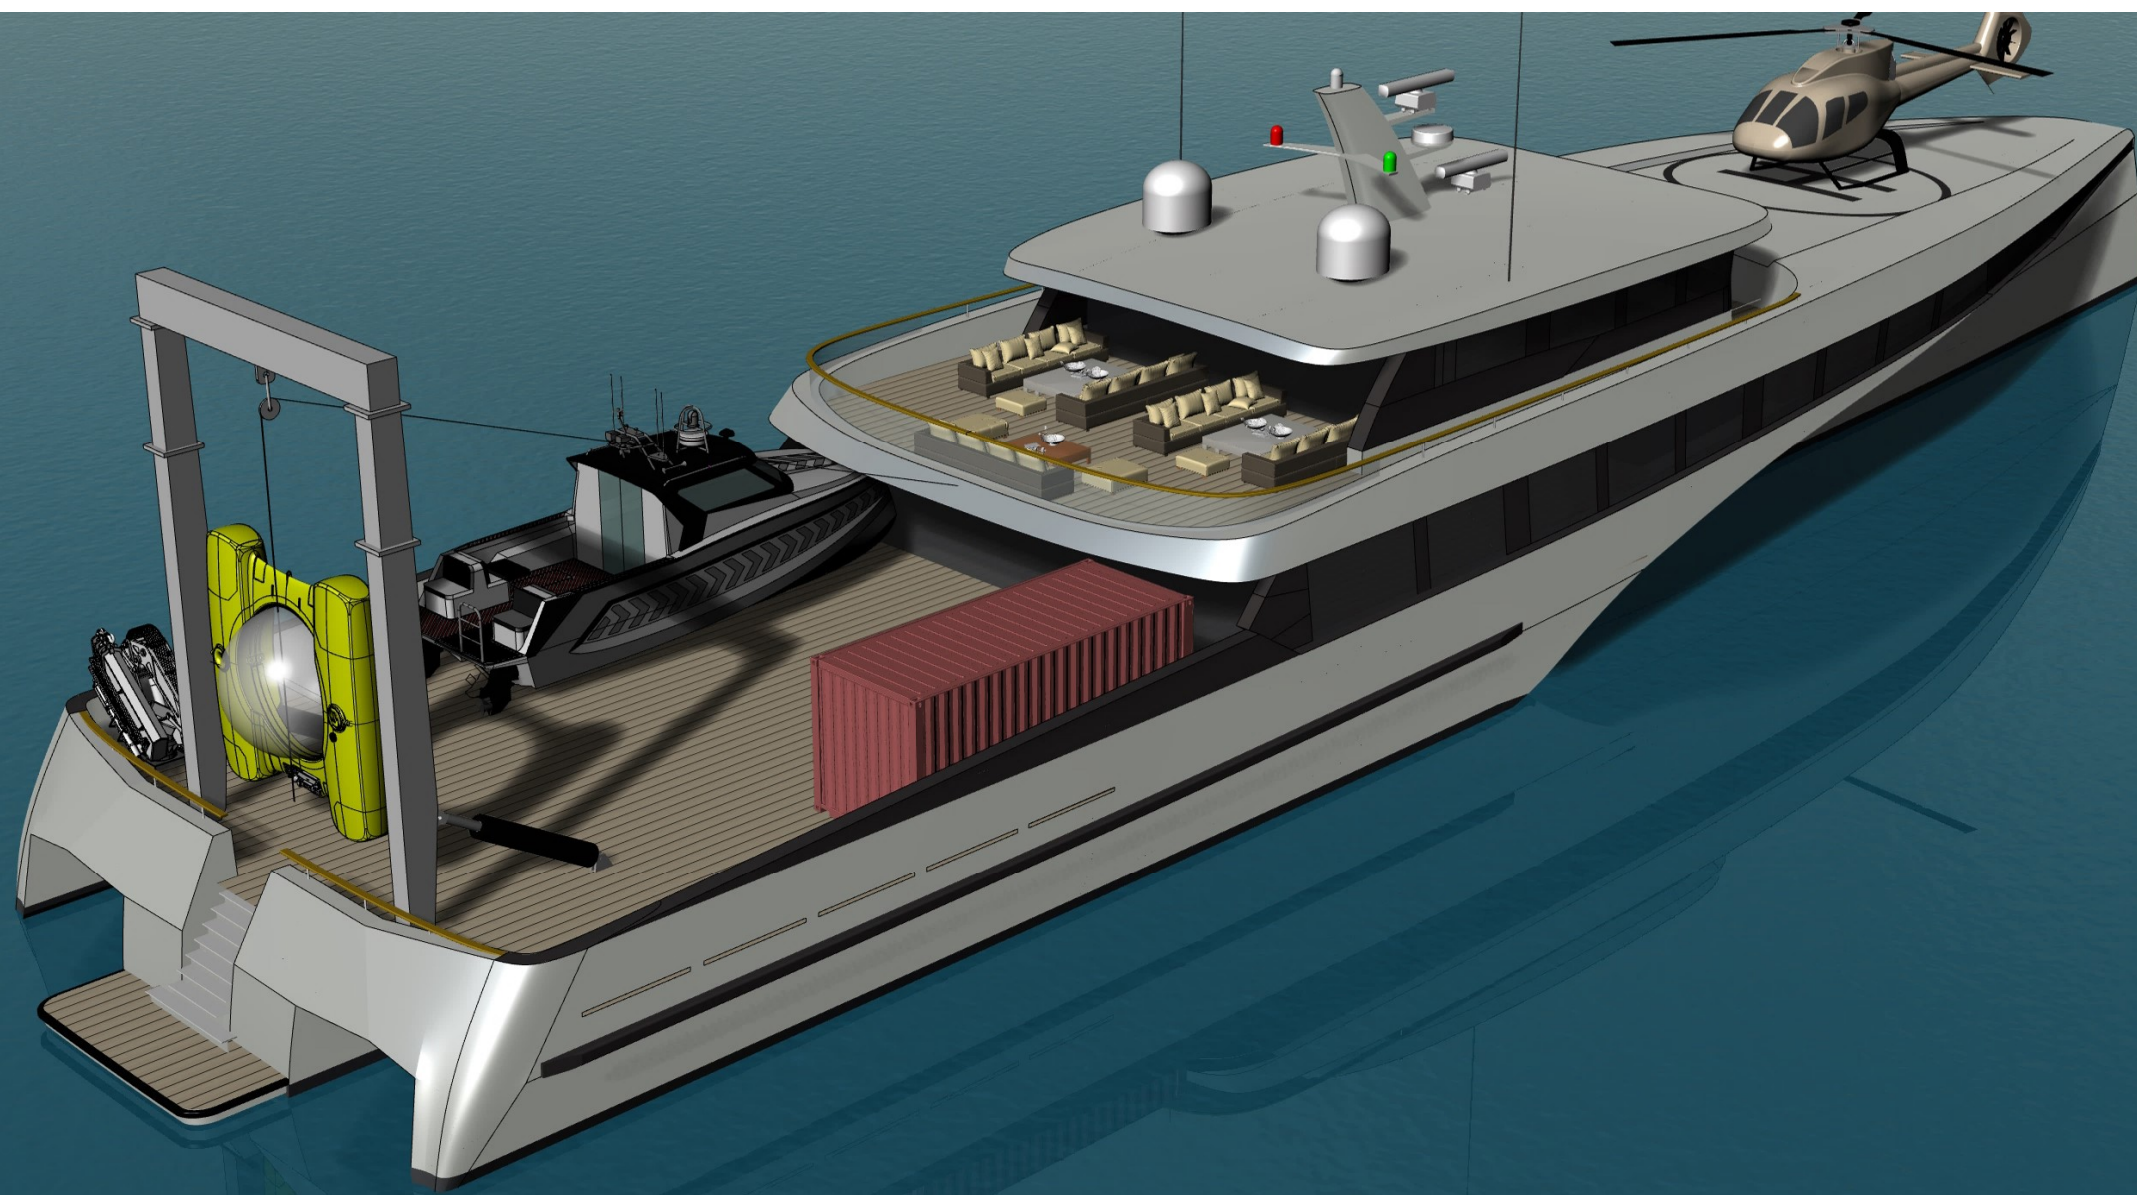

CONCEPT  
FOR COMMENT ONLY

DSN 080 - 57M STABILISED MONOHULL

bury  
DESIGN

CONCEPT  
FOR COMMENT ONLY

DSN 080 - 57M STABILISED MONOHULL

bury  
DESIGN

CONCEPT  
FOR COMMENT ONLY

DSN 080 - 57M STABILISED MONOHULL

bury  
DESIGN

CONCEPT  
FOR COMMENT ONLY

DSN 080 - 57M STABILISED MONOHULL

bury  
DESIGN

CONCEPT  
FOR COMMENT ONLY

DSN 080 - 57M STABILISED MONOHULL

bury  
DESIGN

CONCEPT  
FOR COMMENT ONLY

DSN 080 - 57M STABILISED MONOHULL

bury  
DESIGN

CONCEPT  
FOR COMMENT ONLY

DSN 080 - 57M STABILISED MONOHULL

bury  
DESIGN